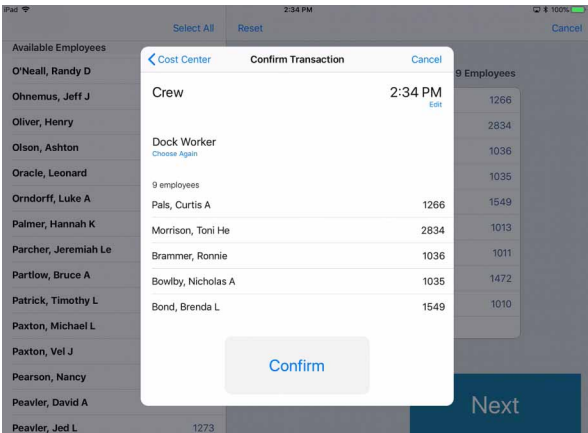

ALWAYS RELIABLE

Time Terminal captures punches in real-time and connects with Attendance on Demand. If an internet connection becomes unavailable, Time Terminal will continue to operate off-line collecting employee transactions. Punches and transfers will remain stored on the device until an internet connection is re-established.

Time Terminal uses a simple interface for clocking-in, transferring jobs, and reviewing scheduled. Use it on any of these devices.

(815) 484-2100 HumanCapitalManagement@icico.com

A GREAT SOLUTION FOR ON-THE-GO STAFF.

FEATURES THAT MATTER.

- Punch by Badge
- Securely queue transactions when offline
- Transfer Workgroups
- Review Transactions stored in the iPad
- Email Transaction Receipts to Employee
- Crew Punches - Select multiple employees from on-screen list to punch-in
- Crew Transfers
- Photo Capture - Take a picture with every punch
- Geotag Transactions
- iPad Lockdown - Prevent transactions until the supervisor unlocks the device
- Review Employee Schedules
- Review Employee Benefit Balances
- Review Employee Time Cards
- Integrated On Screen help
- Configurable Functions - Only see the functions that your employees need

Managers can punch in a work crew with the quick selection of employees and job assignment.

Previous Period	Schedule	Punches	Hours
SUN 10 APR		Name	
MON 11 APR	7:00 AM - 3:00 PM Iowa Marina Location-Service-Dock Worker	6:33 AM 3:02 PM	Regular 8.00
TUE 12 APR	6:00 AM - 3:00 PM Iowa Marina Location-Service-Dock Worker	6:02 AM 3:05 PM	Regular 9.00
WED 13 APR	7:00 AM - 3:00 PM Iowa Marina Location-Service-Dock Worker	6:37 AM 3:03 PM	Regular 8.00
THU 14 APR	7:00 AM - 3:00 PM Iowa Marina Location-Service-Dock Worker	6:36 AM 3:02 PM	Regular 8.00
FRI 15 APR	7:00 AM - 3:00 PM Iowa Marina Location-Service-Dock Worker	6:32 AM 3:04 PM	Regular 7.00
SAT 16 APR	8:00 AM - 9:00 AM Iowa Marina Location-Service-Dock Worker	4:40 AM 9:00 AM	Overtime 4.00
PERIOD TOTALS			Regular 40.00 Overtime 5.00