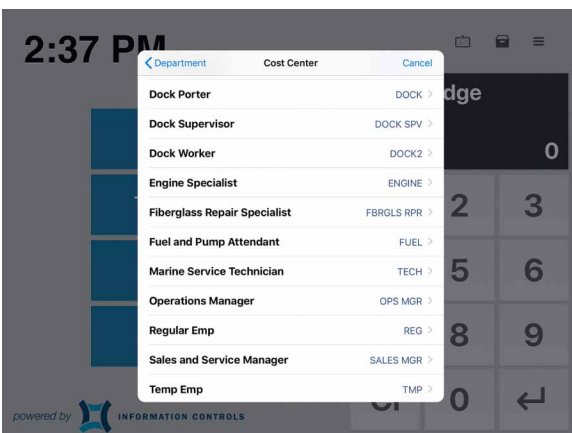

Employee workgroup transfers can be made directly from Time Terminal.

(815) 484-2100 HumanCapitalManagement@icico.com