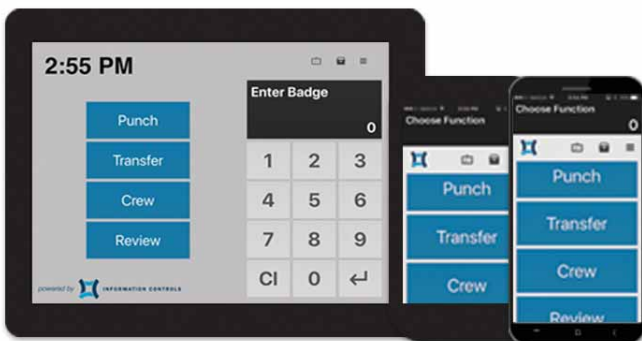

TIME TERMINAL IS A SECURE, REMOTE TIME CLOCK APPLICATION.

Time Terminal for iPad® is a fast and convenient way to track employee time and labor information. No access to a time clock terminal? No problem. Time Terminal is a remote time clock application that lets you access your company time clock and employee information from your iPad. It is a secure, reliable and very easy-to-use application for capturing employee in and out punches and job transfers.

ALWAYS RELIABLE

Time Terminal captures punches in real-time and connects with Attendance on Demand. If an internet connection becomes unavailable, Time Terminal will continue to operate off-line collecting employee transactions. Punches and transfers will remain stored on the device until an internet connection is re-established.

Time Terminal uses a simple interface for clocking-in, transferring jobs, and reviewing scheduled. Use it on any of these devices.

(815) 484-2100 HumanCapitalManagement@icico.com

A GREAT SOLUTION FOR ON-THE-GO STAFF.

FEATURES THAT MATTER.

- Punch by Badge
- Securely queue transactions when offline
- Transfer Workgroups
- Review Transactions stored in the iPad
- Email Transaction Receipts to Employee
- Crew Punches - Select multiple employees from on-screen list to punch-in
- Crew Transfers
- Photo Capture - Take a picture with every punch
- Geotag Transactions
- iPad Lockdown - Prevent transactions until the supervisor unlocks the device
- Review Employee Schedules
- Review Employee Benefit Balances
- Review Employee Time Cards
- Integrated On Screen help
- Configurable Functions - Only see the functions that your employees need